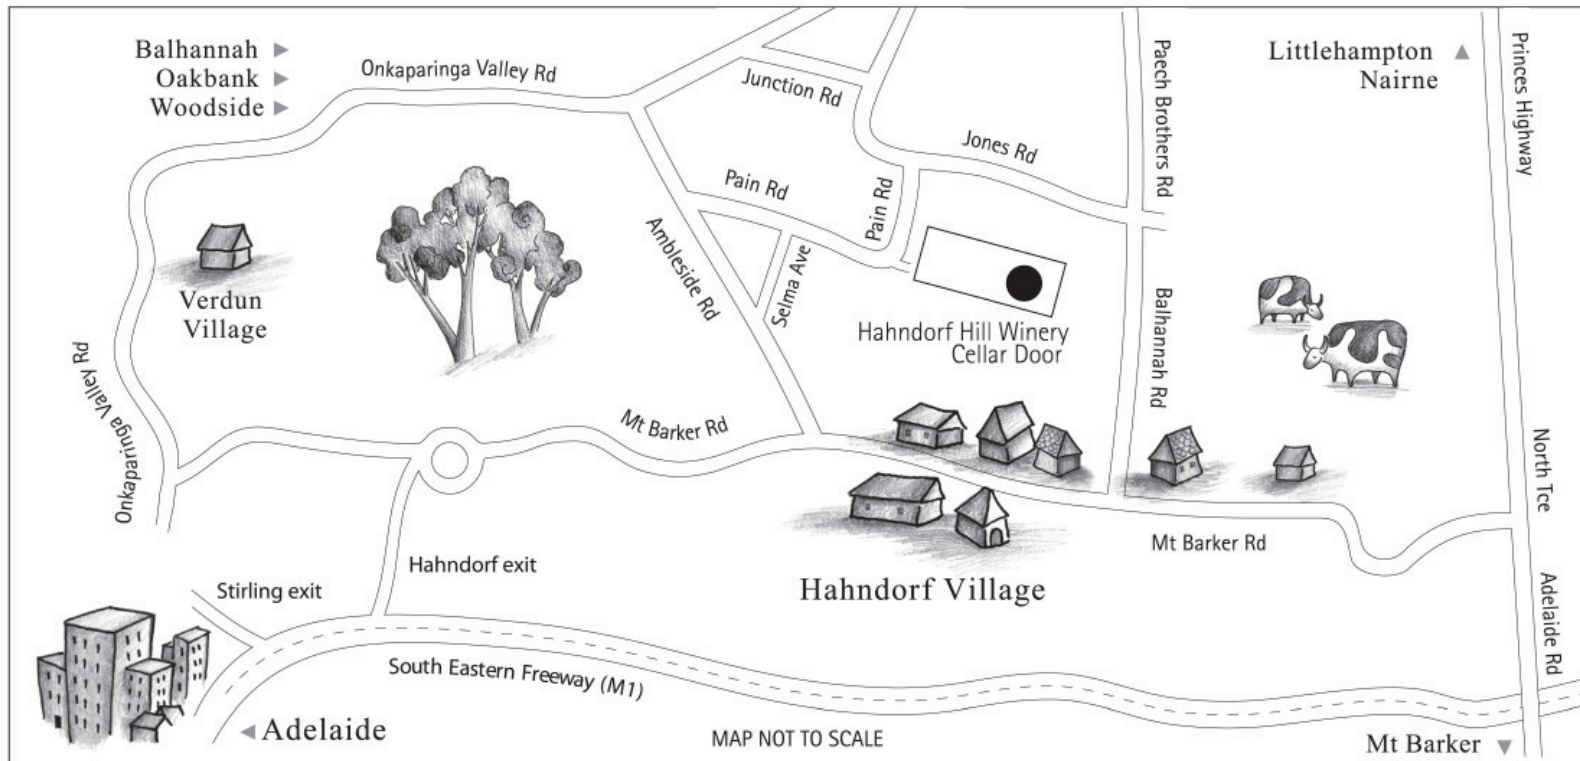

Hahndorf Hill Winery
Adelaide Hills

Cellar door location map

Hahndorf Hill Winery Pty Ltd
38 Pain Road, Hahndorf
PO Box 474, Hahndorf, South Australia 5245

e cellardoor@hahndorhillwinery.com.au
t 08) 8388 7512
f 08) 8388 7618
abn 35 099 224 950

www.hahndorhillwinery.com.au

fine wines